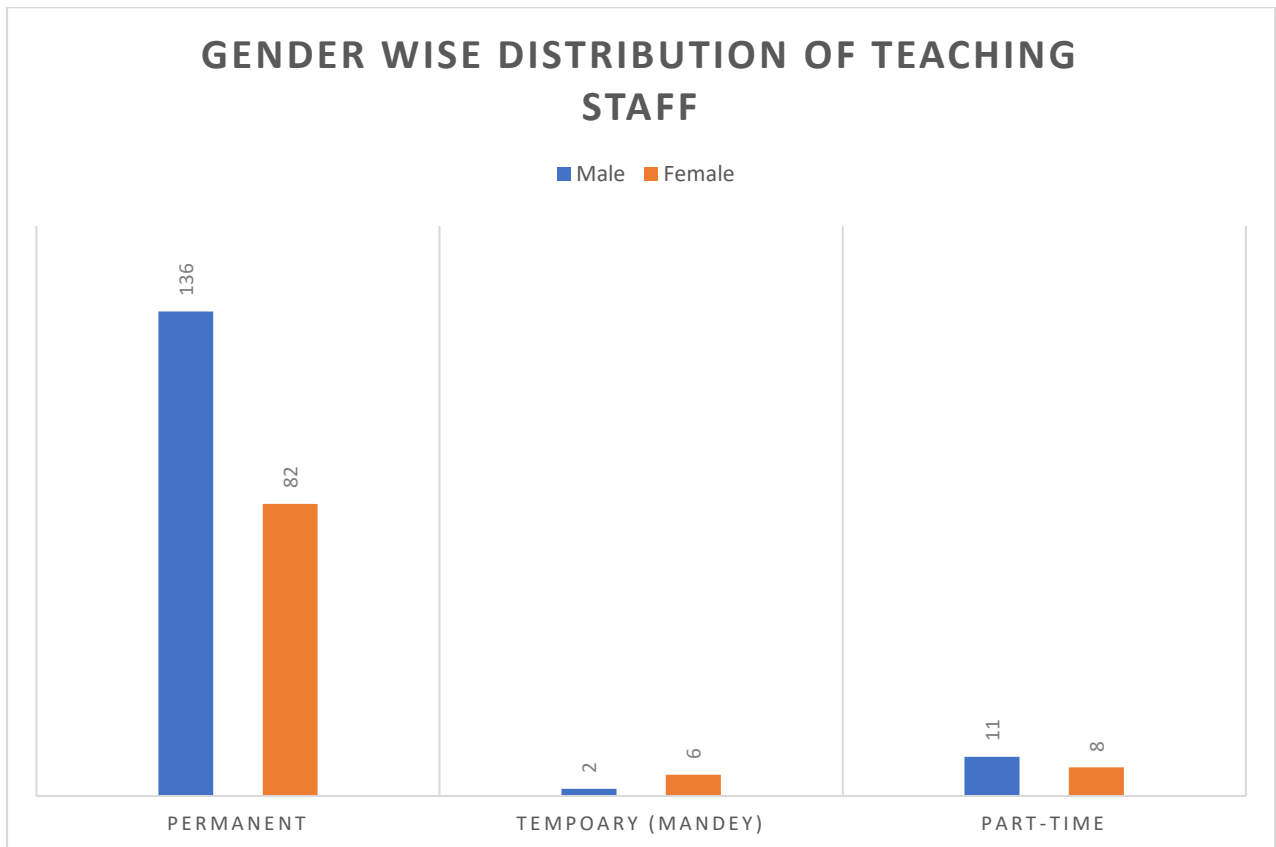

The institution has about 61 % male teaching faculty members and 39% female teaching staff. The percentage of female staff is relatively higher than percentage of male staff amongst temporary staff and the gender gap is relatively small amongst part-time staff as well.