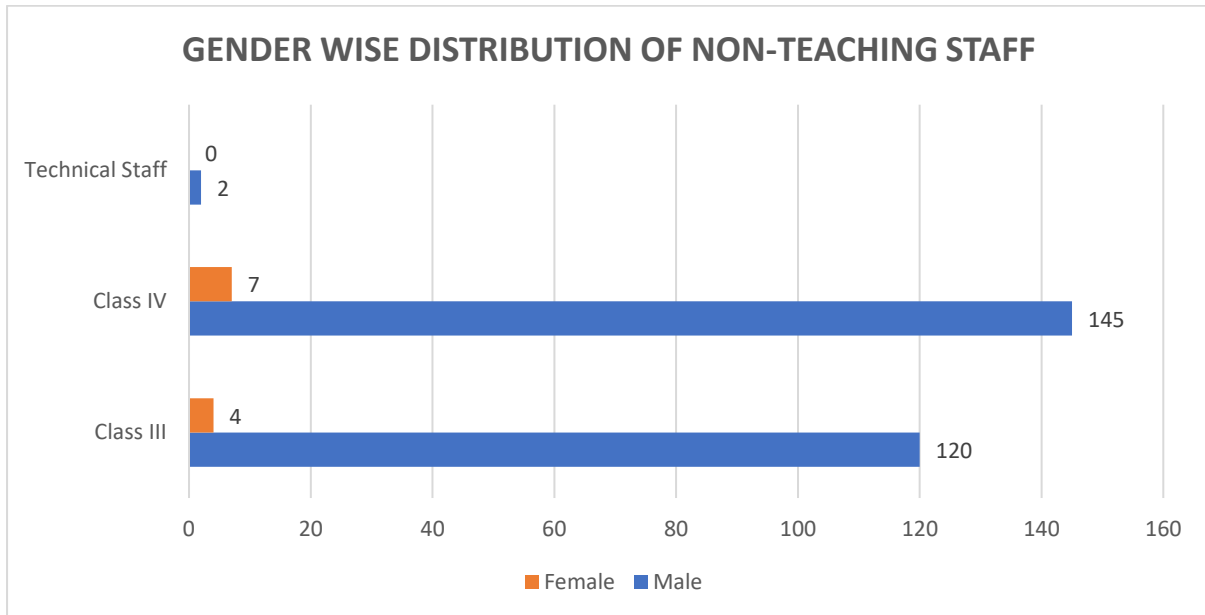

The institution has about 61 % male teaching faculty members and 39% female teaching staff. The percentage of female staff is relatively higher than percentage of male staff amongst temporary staff and the gender gap is relatively small amongst part-time staff as well.

The institution has about 96 % male non-teaching staff members and only 4% female staff members. The percentage of female staff is much less than percentage of male staff amongst non-teaching staff and the gender gap is relatively high.