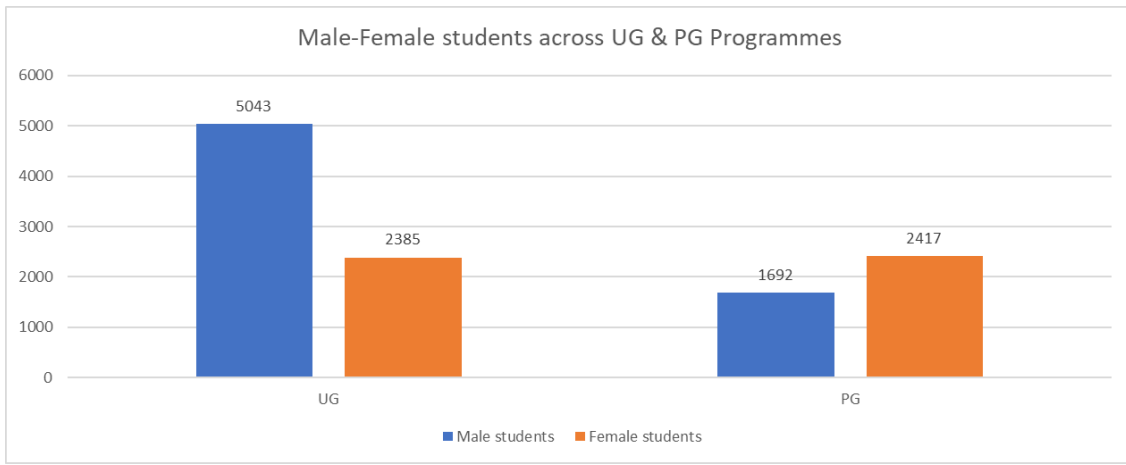

प्राचार्य
Principal

Off. : 2304534
2306687
डी.ए.वी. कॉलेज
कानपुर-208 001
D.A.V. COLLEGE
KANPUR-208 001

GENDER DISTRIBUTION ACROSS UG & PG PROGRAMS

	UG	PG
Male students	5043	1692
Female students	2385	2417

It is evident that the percentage of females in PG programs is exceedingly better than UG programs.

asind
Principal
D.A.V. College, Kanpur