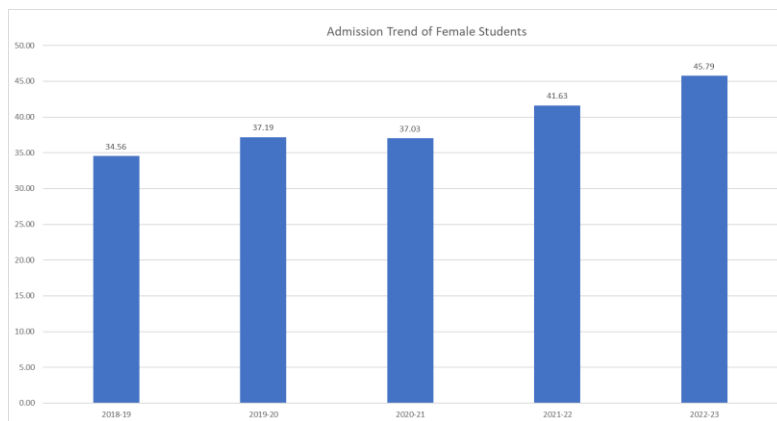

प्राचार्य
Principal

Off. : 2304534
2306687
डी.ए.वी. कॉलेज
कानपुर-208 001
D.A.V. COLLEGE
KANPUR-208 001

TRENDS OVER THE LAST FIVE YEARS

Year	2018-19	2019-20	2020-21	2021-22	2022-23
Male Admissions	4303	3374	3219	3110	2809
Female Admissions	2272	1998	1893	2218	2373
% of Female Students	34.56	37.19	37.03	41.63	45.79

It is evident that the percentage of females in institutional programs is increasing over the years.

Asind
Principal
D.A.V. College, Kanpur